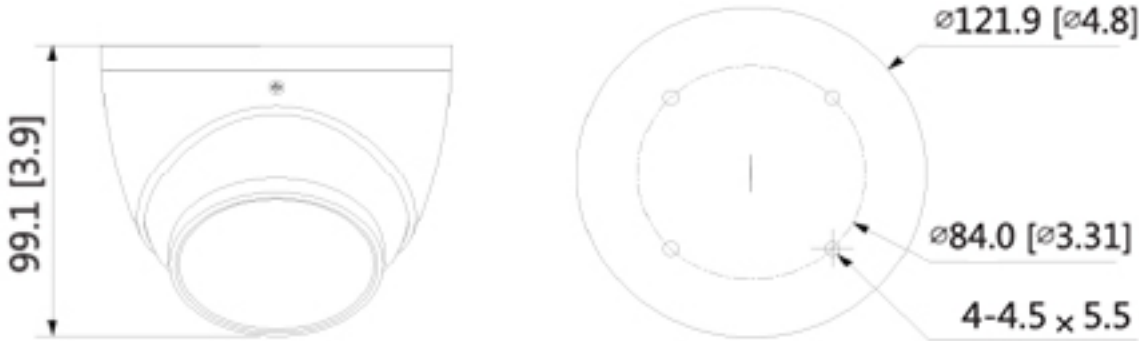

INSTO4KIRF

4K ULTRA-HD H265 Fixed Turret Network
WDR 120DB Camera

Product Specifications

Junction Mount	Corner Mount
INSX130	INSX203 + INSX151
Wall Mount	Ceiling Mount
INSX203	INSX220C + INSX106
Ceiling Mount	Pole Mount
	INSX204 + INSX152

*Design and specifications are subjects to change without notice.